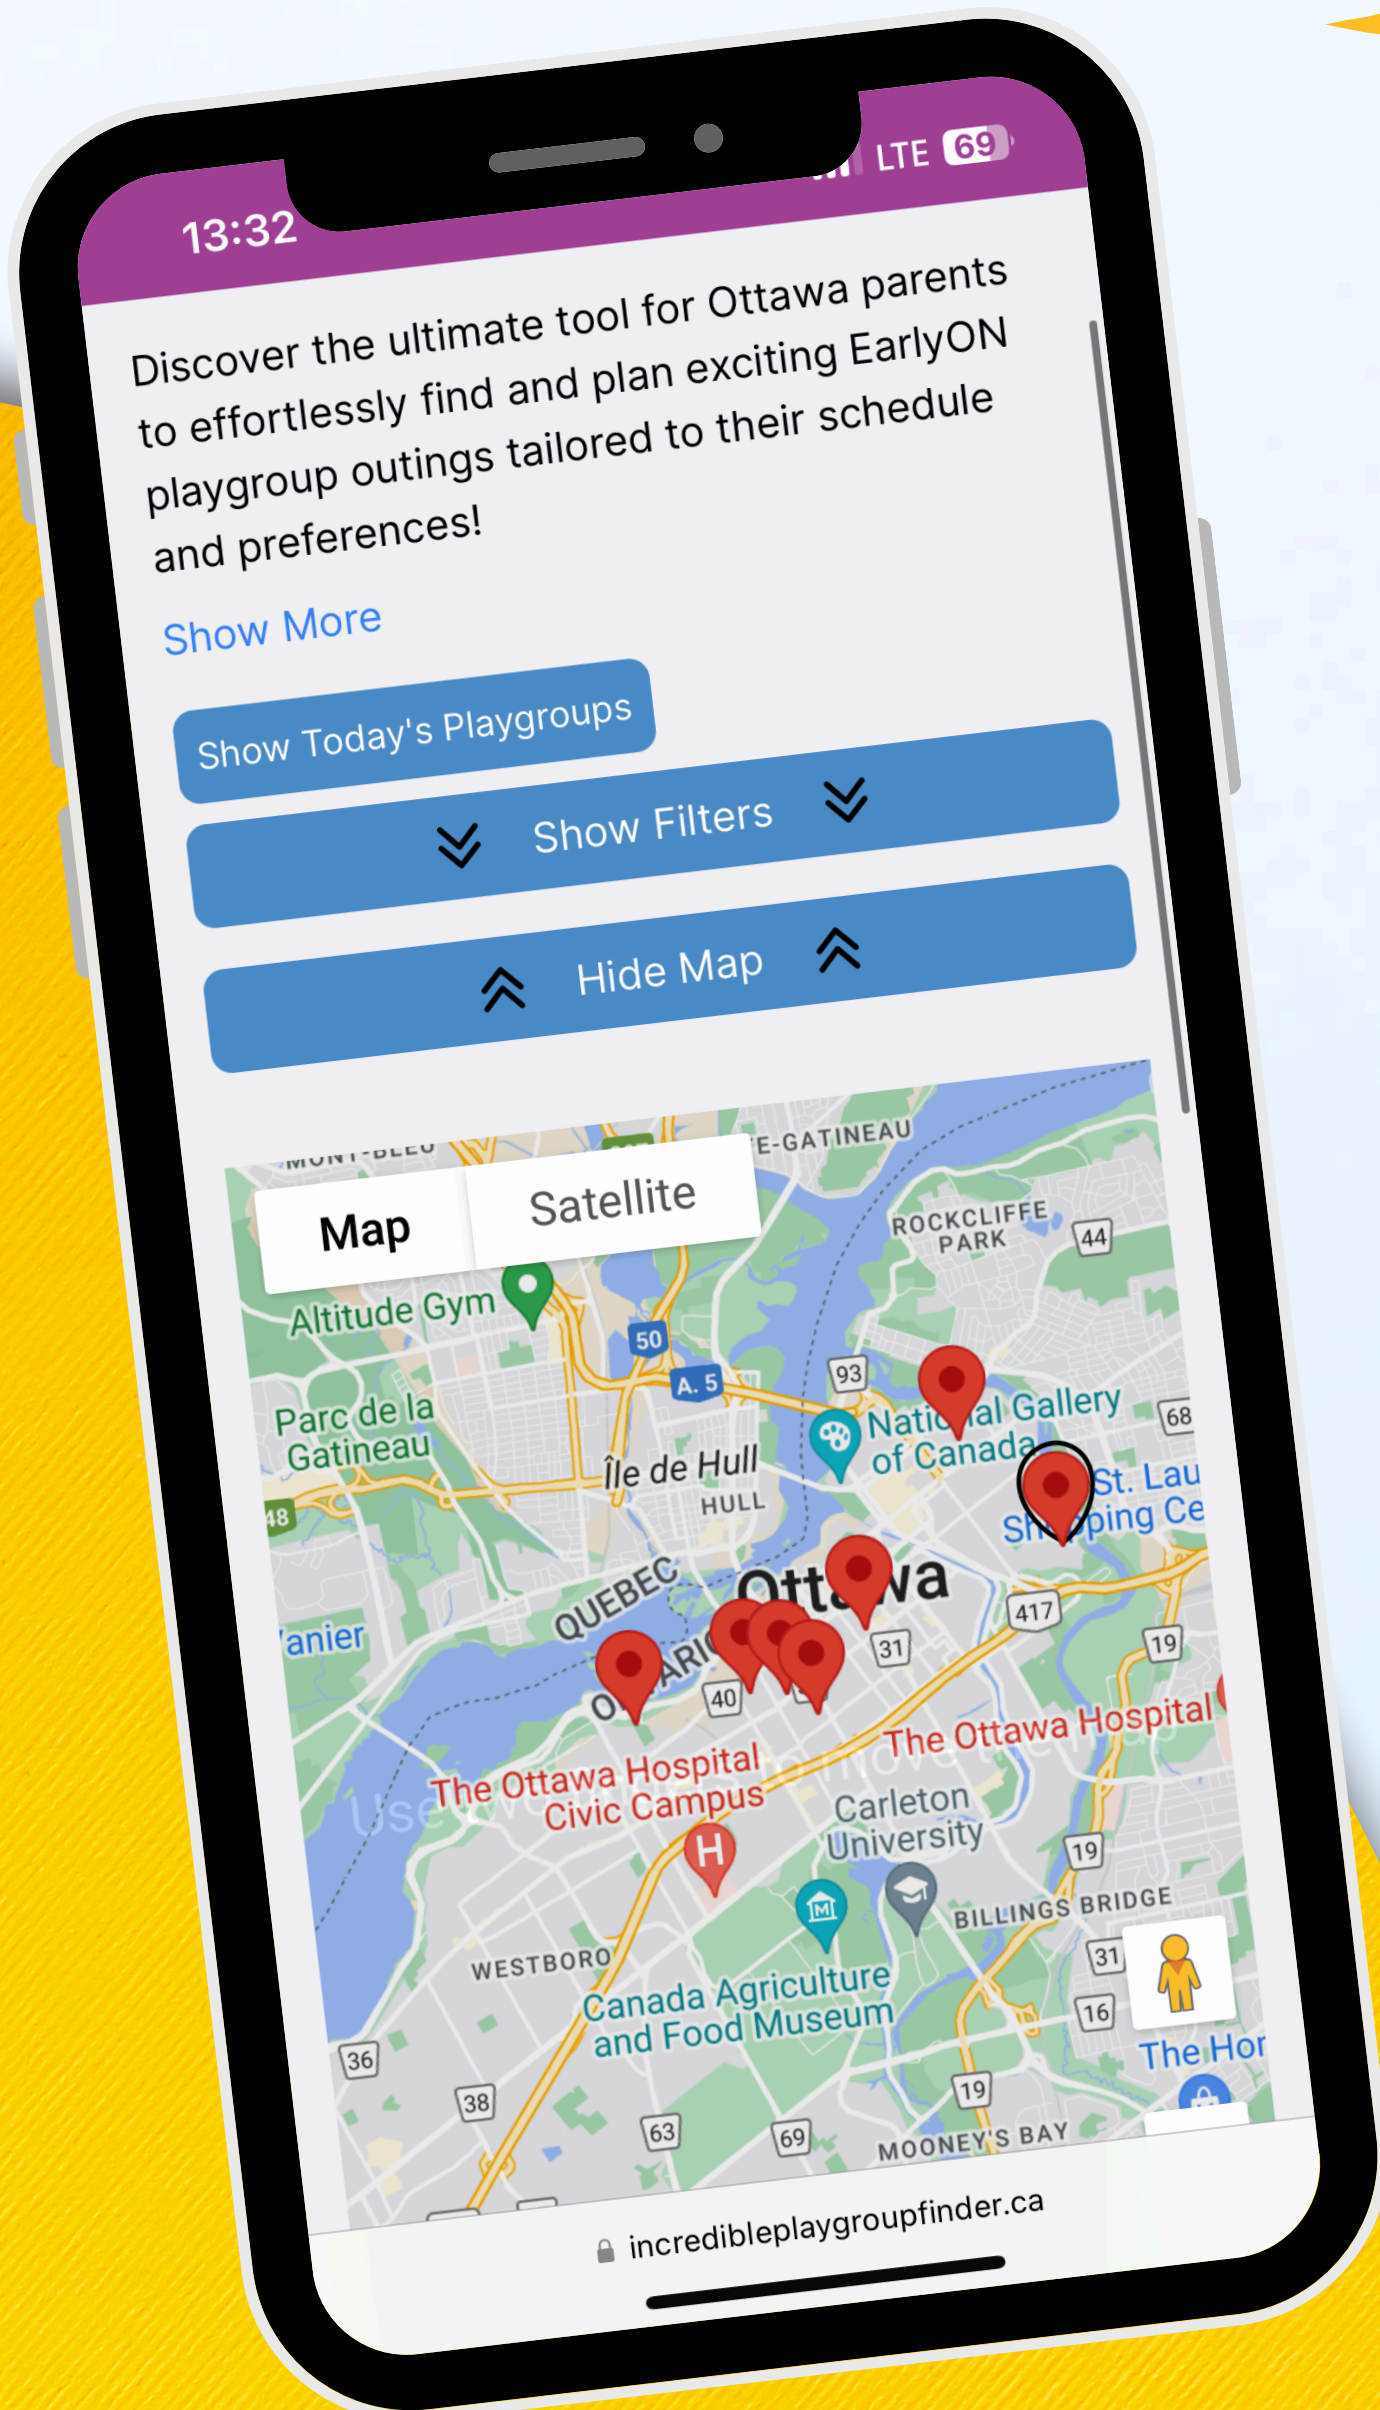

INCREDIBLE PLAYGROUP FINDER

Discover FREE EarlyON playgroups near you.

A new, mobile-friendly tool that makes it easy for Ottawa parents to find the perfect EarlyON playgroup with just a few clicks.

Discover:

- **Easy-to-Navigate Map.** Find playgroups quickly and easily.
- **Customizable Search.** Filter by day of the week, age of the child, time of day, and area of the city.
- **Outdoor Playgroups.** Access to safe play areas in natural spaces.
- **Multilingual Playgroups.** Options available in different languages.
- **Parenting Resources.** Books, workshops, and more.
- **Toy Libraries.** Free access to a variety of toys.

ADD MORE PLAY TO YOUR DAY!

PARENT
RESOURCE
CENTRE
OTTAWA

incredibleplaygroupfinder.ca